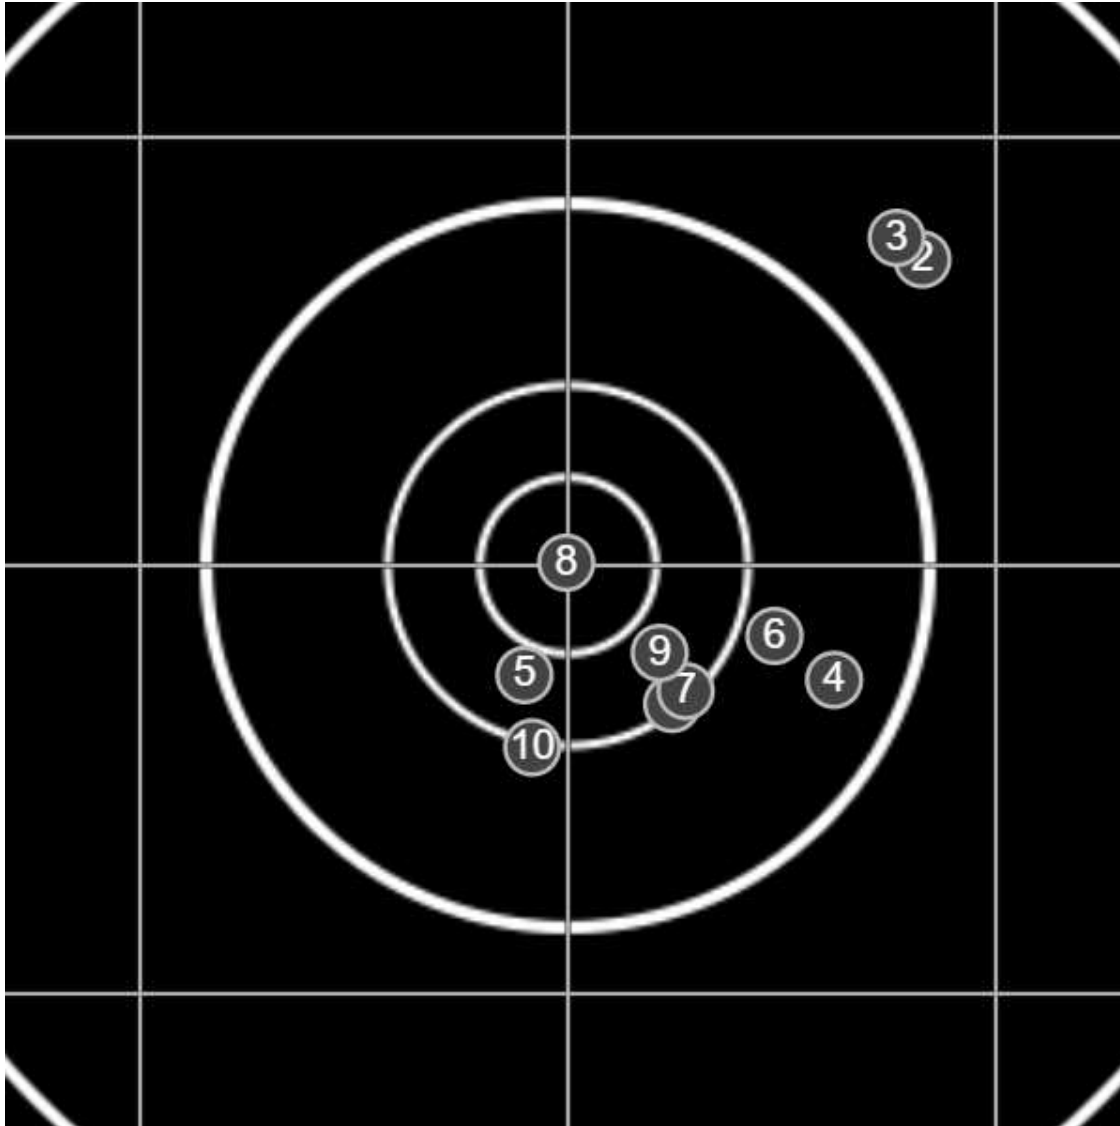

SILVER MOUNTAIN TARGETS
Made in Canada

true
8/17/2024
1:25:40 PM

BRC Club Shoot
Series 1
700 yards

BRC T6 [-71]
AU-700y

Group: 272.2 mm
(173.0w x 221.3h)

(F)
Shooter
Garry Cafe [m28]

54.1

FINAL
v: 1895, sd: 20.1

#	fps	score
10	1891	6
9	1913	6
8	1927	X
7	1892	6
6	1890	5
5	1879	6
4	1875	5
3	1916	4
2	1909	4
1	1858	6
S1	1883	(4)