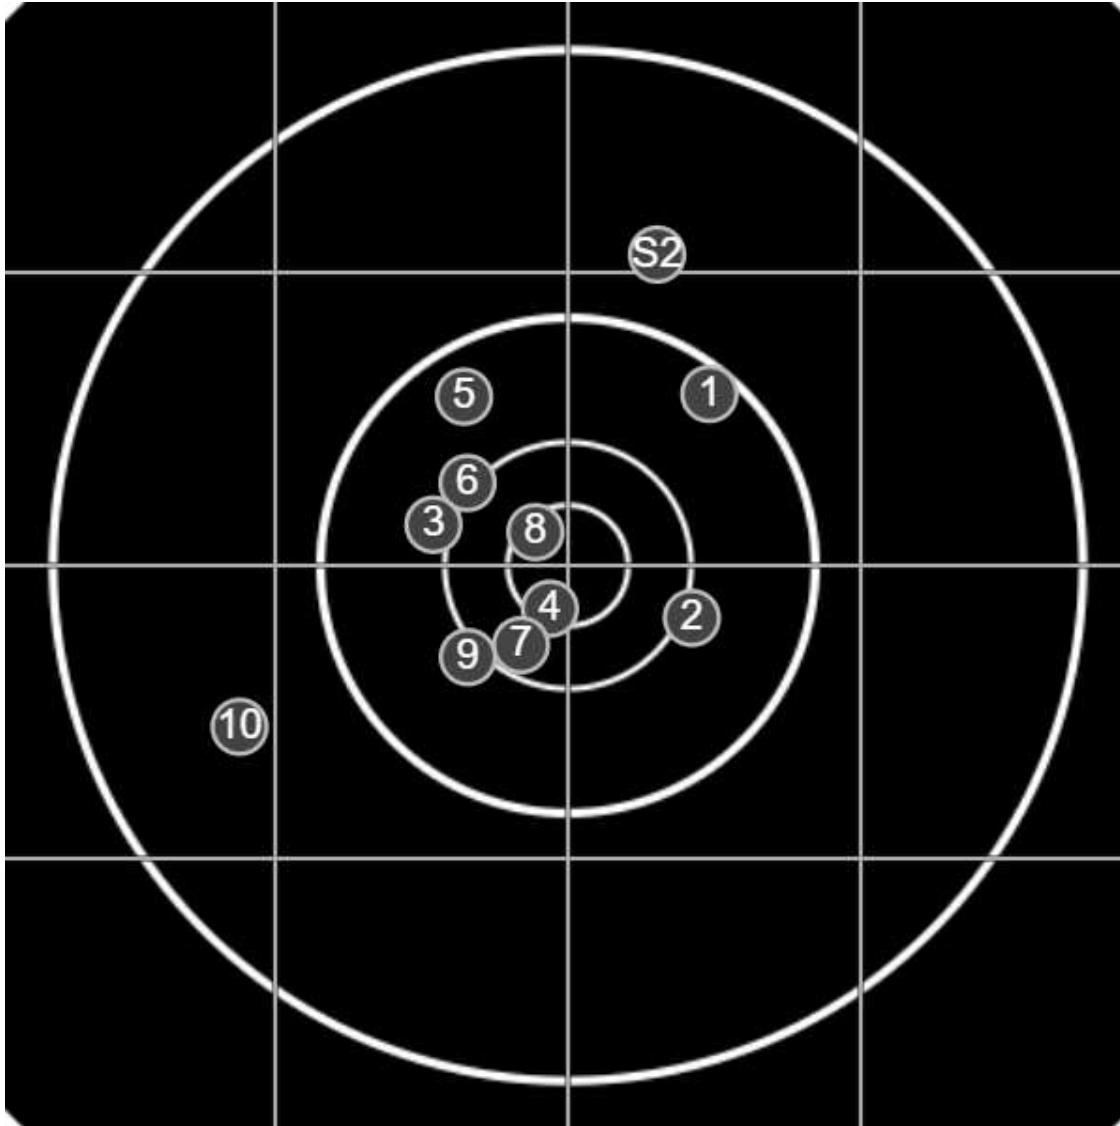

SILVER MOUNTAIN TARGETS
Made in Canada

true
8/17/2024
12:19:23 PM

BRC Club Shoot
Series 1
700 yards

BRC T6 [-71]
AU-700y

Group: 365.7 mm
(298.5w x 211.3h)

(F)
Shooter
Garry Cafe [m28]

53.2

FINAL
v: 1895, sd: 19.3

#	fps	score
10	1867	4
9	1890	5
8	1906	X
7	1884	6
6	1916	6
5	1938	5
4	1893	X
3	1893	5
2	1881	5
1	1883	5
S2	1901	(4)
S1	1890	(2)

SILVER MOUNTAIN TARGETS
Made in Canada

true
8/17/2024
1:25:40 PM

BRC Club Shoot
Series 1
700 yards

BRC T6 [-71]
AU-700y

Group: 272.2 mm
(173.0w x 221.3h)

(F)
Shooter
Garry Cafe [m28]

54.1

FINAL
v: 1895, sd: 20.1

#	fps	score
10	1891	6
9	1913	6
8	1927	X
7	1892	6
6	1890	5
5	1879	6
4	1875	5
3	1916	4
2	1909	4
1	1858	6
S1	1883	(4)